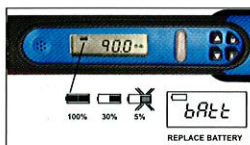

COMPUTORQ3 Electronic Torque Wrench

The **COMPUTORQ3** Electronic Torque Wrench is a simple to use digital readout wrench that displays real time torque values in any of four torque units, ft.lbs., in.lbs., Nm, kg.cm. Simply set the desired torque value and apply force until the green LED illuminates. Great for light industrial, automotive, motorcycle, watercraft and aircraft applications.

- 1 READY** - Turn it on.
- 2 GET SET** - Set the Torque and Units.
- 3 GO** - Use it!

FEATURES:

- Sleek New Design
- 15-Degree Flex Ratcheting Head
- Push Button Socket Release Head
- Large, Easy to Read Digital Display
- Long Battery Life, Uses 2 Each CR123 Lithium Batteries
- Ergonomically Designed Molded Non-Slip Rubber Grip
- Torques in Both Clockwise and Counterclockwise Directions
- Battery Saving Auto-Shutoff After Two Minutes
- COMPUTORQ3 Remembers Last Unit and Torque Setting Selected
- Audible Tone Sounds when Set Torque Value is Reached, if the Set Torque Value is Exceeded, an Alarm Tone will Sound.
- 3 Color LED Light Bar
 - YELLOW** LED Indicates Approaching Desired Torque Setting
 - GREEN** LED Indicates Desired Torque Value is Reached
 - RED** LED Indicates Fastener was Overtorqued, Loosen and Retighten.
- When Desired Torque Value is Reached, Display will Hold Value and Flash for Ten Seconds.
- COMPUTORQ3 will Operate in any of Four Torque Units, Foot Pounds (Ft. Lbs.), Inch Pounds (In. Lbs.), Newton Meter (NM) or Kilogram Centimeter (Kg. CM.).
- **ACCURACY:** ± 2% CW of Readings from 20% to 100% of Full Scale
± 3% CCW of Readings from 20% to 100% of Full Scale
- N.I.S.T. Traceable Certificate of Calibration Included